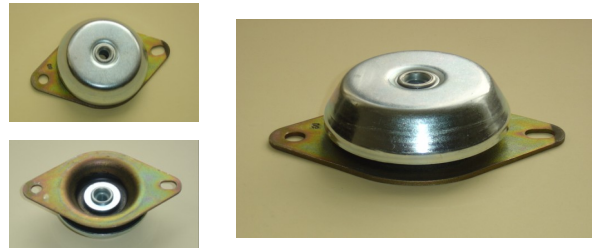

AV Mounts UK Ltd

Design — Manufacture & Supply of Rubber — Rubber/Metal — Spring & Air AV Mounts

Data Sheet Ref: CPMMD0909

These quality high deflection 'V' type mounts have been designed to offer improved isolation characteristics over standard V mounts.

Design Features:

- Suitable for all Mobile and Marine applications
- The rubber element is protected from ingress of oil and contamination by the domed top metal
- Low compact Height
- Load Range from 15 to 3,400 kgs
- Moulded internal profile prevents metal to metal contact of the internal snubber.
- RoHS Compliant

Part No **CPMMD350/60-M12** is identified as below:
Captive Plate Mount Medium, High Deflection,
Size 350 - Rubber Hardness 60° shore
M12 central thread

Part No use Suffix CPM	Max. Vertical Load (kgs)			Deflection at Max Load (mm)	Central Fixing Thread G	Dimensions (mm)								Max Weight (kgs)
	40°	50°	60°			A	B	C	D	E	H	d	t	
MHD 40	30	50	60	2.5	M10 / M12	88	50	76	90	110	35	9	2.5	0.25
MHD 60	50	80	140	4.0 - 3.5	M12	65	45	100	100	120	35	11	3.0	0.3
MHD 125	75	130	180	4.0	M10 / M12	83	65	108	110	135	35	11	3.0	0.37
MHD 350	210	350	490	7.0	M12 / M16	106	80	136	148	175	42	13	4.0	0.95
MHD 800	450	-	800	12 - 10	M16	155	120	176	188	216	53	14	4.0	1.75

The following mounts have a square base plate, size E x E with hole centres C x C

MHD 1500	900	-	1700	15 - 14	M20	183	-	146	-	180	86	14	5.0	3.0
MHD 2500	1500	-	3500	17 - 13	M24	220	-	180	-	220	105	17.5	6.0	4.5