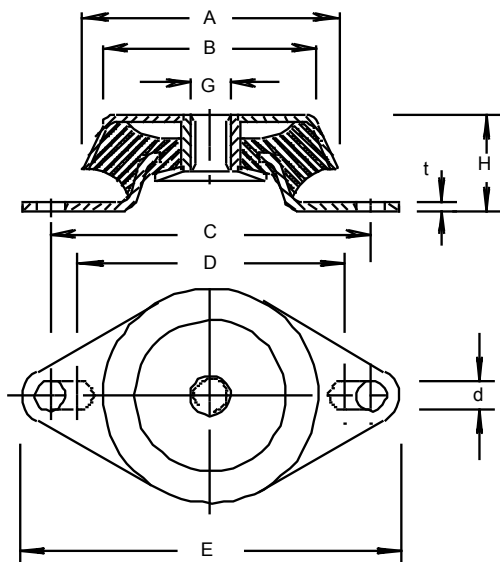

AV Mounts UK Ltd

Design — Manufacture & Supply of Rubber — Rubber/Metal — Spring & Air AV Mounts

Data Sheet Ref: CPMMD0909

These quality high deflection 'V' type mounts have been designed to offer improved isolation characteristics over standard V mounts.

Design Features:

- Suitable for all Mobile and Marine applications
- The rubber element is protected from ingress of oil and contamination by the domed top metal
- Low compact Height
- Load Range from 15 to 3,400 kgs
- Moulded internal profile prevents metal to metal contact of the internal snubber.
- RoHS Compliant

Part No **CPMMD350/60-M12** is identified as below:
Captive Plate Mount Medium, High Deflection,
Size 350 - Rubber Hardness 60° shore
M12 central thread

Part No use Suffix CPM	Max. Vertical Load (kgs)			Deflection at Max Load (mm)	Central Fixing Thread G	Dimensions (mm)								Max Weight (kgs)
	40°	50°	60°			A	B	C	D	E	H	d	t	
MHD 40	30	50	60	2.5	M10 / M12	88	50	76	90	110	35	9	2.5	0.25
MHD 60	50	80	140	4.0 - 3.5	M12	65	45	100	100	120	35	11	3.0	0.3
MHD 125	75	130	180	4.0	M10 / M12	83	65	108	110	135	35	11	3.0	0.37
MHD 350	210	350	490	7.0	M12 / M16	106	80	136	148	175	42	13	4.0	0.95
MHD 800	450	-	800	12 - 10	M16	155	120	176	188	216	53	14	4.0	1.75

The following mounts have a square base plate, size E x E with hole centres C x C

MHD 1500	900	-	1700	15 - 14	M20	183	-	146	-	180	86	14	5.0	3.0
MHD 2500	1500	-	3500	17 - 13	M24	220	-	180	-	220	105	17.5	6.0	4.5